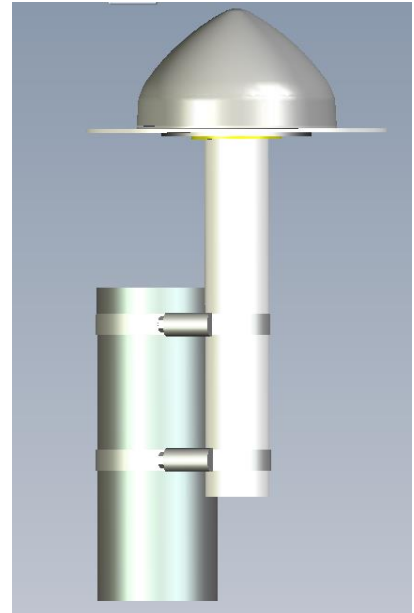

## Mast Mount TW3XXX

The Mast Mount (PN 23-0092-0) is designed to fit all of Tallysman's TW3XXX family of antennas. The mast mount can be secured with stainless steel hose clamps (please refer to the diagram on the right).

### Features

- Aluminum 5083
- Chromate conversion finish
- Easy to use
- Resilient to weather conditions

Mast Mount TW3XXX Assembly